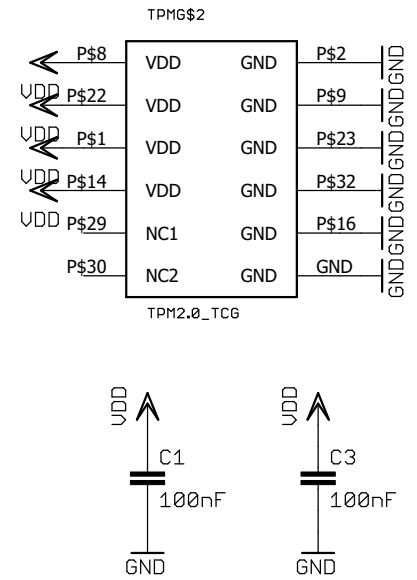

Legend

PIN			Function		PIN		
LetsTrust_Pin 1	Pi_Pin 17	Pi_3V3	UCC +3V3	RESET	Pi_GPIO_24	Pi_Pin 18	LetsTrust_Pin 2
LetsTrust_Pin 3	Pi_Pin 19	Pi_GPIO_10	MOSI	GND	Pi_GND	Pi_Pin 20	LetsTrust_Pin 4
LetsTrust_Pin 5	Pi_Pin 21	Pi_GPIO_09	MISO	PIRQ	Pi_GPIO_25	Pi_Pin 22	LetsTrust_Pin 6
LetsTrust_Pin 7	Pi_Pin 23	Pi_GPIO_11	SLCK	CS_0(NC)	Pi_GPIO_8	Pi_Pin 24	LetsTrust_Pin 8
LetsTrust_Pin 9	Pi_Pin 25	Pi_GND	GND	CS_1	Pi_GPIO_7	Pi_Pin 26	LetsTrust_Pin 10

Logic

Supply

Only for production